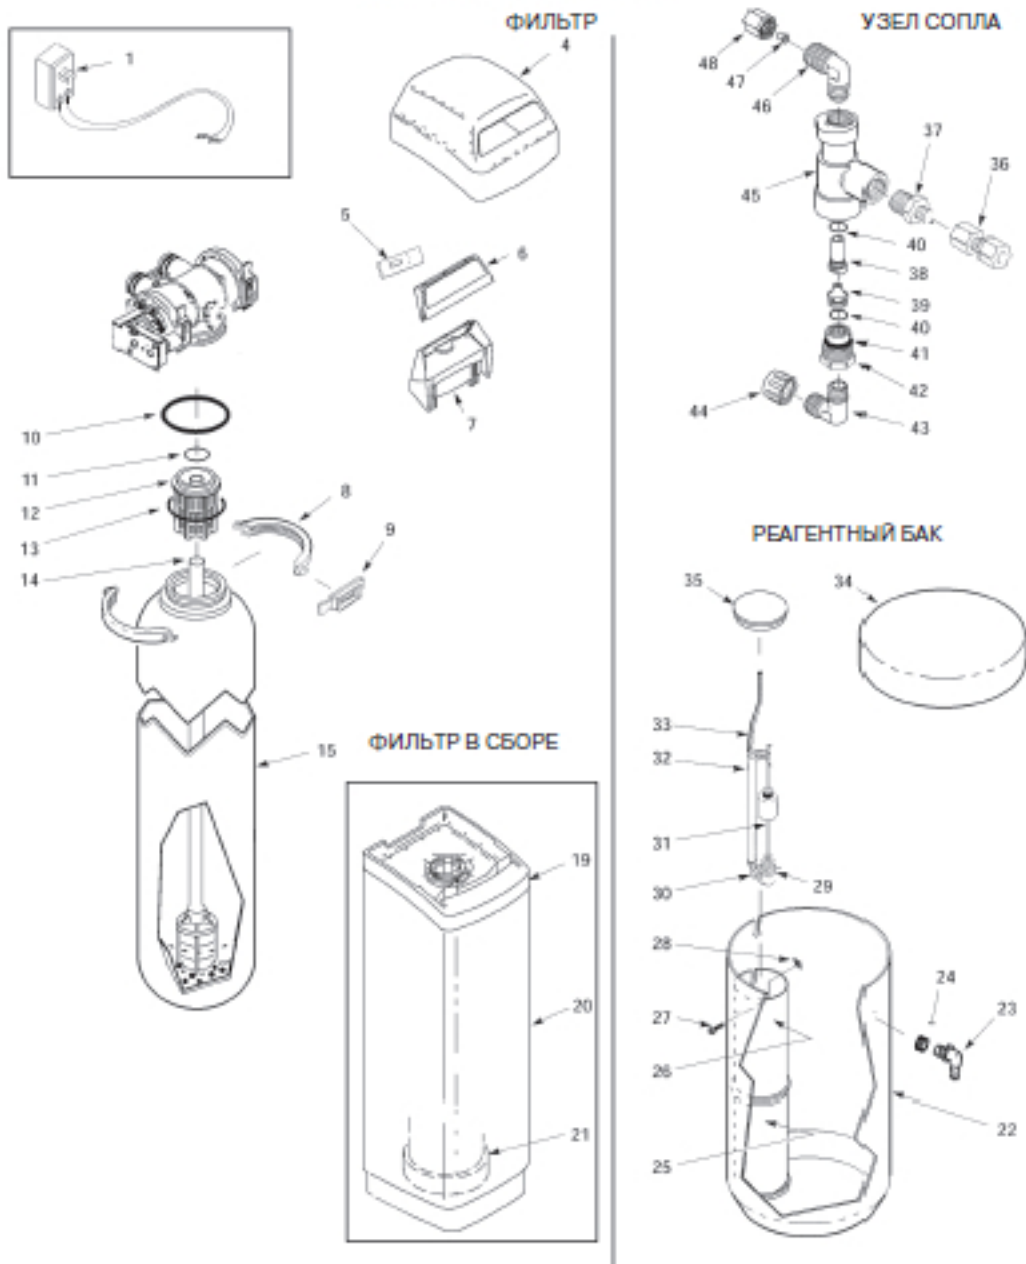

# Запасные части

KEY NO.	PART NUMBER	DESCRIPTION	KEY NO.	PART NUMBER	DESCRIPTION
1	-	Transformer, 240V - 24V, 40VA	28	7219595	Washer
4	7218670	Top Cover	29	7116713	Clip
5	7260059	Repl PWA ETF 2100	30	7080653	Clip
6	7210509	Faceplate (order decal also)	31	7113008	Float, Stem & Guide Assembly
-	7259901	Faceplate Decal	32	7256929	Brine Valve Asm. (includes key nos. 29, 30, 31 and 33)
7	7211173	Faceplate Support	33	7113016	Tubing Assembly
8	7176292	Clamp Section, 2 req.	34	7071133	Tank Cover
9	7088033	Clamp Retainer, 2 req.	35	500283	Brinewell Cover
10	7170296	O-ring, 2-7/8" I.D. x 3-1/4"	36	7147390	Connector
11	7170254	O-ring, 13/16" I.D. x 1-1/16"	37	2129501	Reducer Bushing
12	7088855	Top Distributor	38	513437	Venturi
13	7170270	O-ring, 2-3/4" I.D. x 3" O.D.	39	513433	Nozzle
14	7105047	Replacement Distributor, Bottom	40	900060	O-ring, 3/8" I.D. x 1/2" O.D., 2 req.
15	7092202	Resin Tank, 10" dia. x 47"	41	7170327	O-ring, 5/8" I.D. x 13/16" O.D.
-	7113074	Resin Tank, 12" dia. x 54"	42	1109700	Nozzle Housing
19	7210460	Rim	43	1162200	Elbow
20	7218646	Shroud, 10"x47"	44	1202600	Nut-Ferrule
-	7218654	Shroud, 12"x54"	45	1109600	Nozzle & Venturi Housing
21	7141205	Tank Base	46	9004503	Elbow
22	7218117	Feeder Tank	47	7131349	Tubing Insert
23	1103200	Hose Adaptor	48	9003203	Nut, 3/8" Tube
24	9003500	Grommet			
25	7182390	Screen, Brinewell			
26	7106962	Brinewell			
27	7219587	Screw			